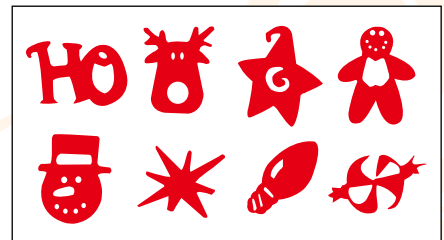

SEASONS

These stamp sets are great for all seasons and possible events you would have. Feel free to use these stamps, colors and materials, and try not to limit yourself by the season. The Christmas invitations, Valentine cards, Easter decorations, and Halloween tricks can be made easily.

Christmas

#SB30X

Each set comes with 30 foam-mounted stamps, and 3 non-toxic ink pads in red, green, and black colors.
 Package: 1 SET / PP BOTTLE
 Size: Stamp- Overall 15.9 x 28.3 x 1.5 cm + 16.9 x 17.2 x 1.5 cm, die cut to different sizes in 30 pieces
 Ink Pad- 3.5 x 3.5 x 2 cm
 PP Bottle- dia. 11.5 x 17 cm
 Package Size: dia. 11.5 cm x 17 cm
 PACKING: 1 SET / PP BOTTLE
 6 SETS / INNER BOX

#991PX

Each set comes with 4 roller stamps and 2 non-toxic ink pads in red and green color.
 Package: 1 SET / PP BOX
 Size: Roller Stamp- 3.9 x 2.5 x 8 cm
 Ink Pad- 6.5 x 3.5 x 1 cm.
 PP Box- 11.7 x 18.7 x 3.1 cm
 Package Size: 11.7 x 18.7 x 3.1 cm
 Packing: 1 SET / PP BOX
 12 SETS / INNER BOX
 72 SETS / CTN

Design 1

#F01PX

Each set comes with 8 foam stamps and 2 non-toxic ink pads in red and green color.
 Package: 1 SET / PP BOX
 Size: Foam Stamp- 6.5 x 5 x 1 cm (irregular shape)
 Ink Pad- 5 x 5 x 1 cm.
 PP Box- 11.7 x 18.7 x 3.1 cm
 Package Size: 11.7 x 18.7 x 3.1 cm
 Packing: 1 SET / PP BOX
 12 SETS / INNER BOX
 72 SETS / CTN