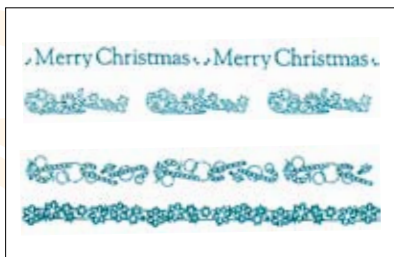

SEASONS

These stamp sets are great for all seasons and possible events you would have. Feel free to use these stamps, colors and materials, and try not to limit yourself by the season. The Christmas invitations, Valentine cards, Easter decorations, and Halloween tricks can be made easily.

Christmas

#SB30X

Each set comes with 30 foam-mounted stamps, and 3 non-toxic ink pads in red, green, and black colors.
 Package: 1 SET / PP BOTTLE
 Size: Stamp- Overall 15.9 x 28.3 x 1.5 cm + 16.9 x 17.2 x 1.5 cm, die cut to different sizes in 30 pieces
 Ink Pad- 3.5 x 3.5 x 2 cm
 PP Bottle- dia. 11.5 x 17 cm
 Package Size: dia. 11.5 cm x 17 cm
 PACKING: 1 SET / PP BOTTLE
 6 SETS / INNER BOX

#991PX

Each set comes with 4 roller stamps and 2 non-toxic ink pads in red and green color.
 Package: 1 SET / PP BOX
 Size: Roller Stamp- 3.9 x 2.5 x 8 cm
 Ink Pad- 6.5 x 3.5 x 1 cm.
 PP Box- 11.7 x 18.7 x 3.1 cm
 Package Size: 11.7 x 18.7 x 3.1 cm
 Packing: 1 SET / PP BOX
 12 SETS / INNER BOX
 72 SETS / CTN

Design 1

#F01PX

Each set comes with 8 foam stamps and 2 non-toxic ink pads in red and green color.
 Package: 1 SET / PP BOX
 Size: Foam Stamp- 6.5 x 5 x 1 cm (irregular shape)
 Ink Pad- 5 x 5 x 1 cm.
 PP Box- 11.7 x 18.7 x 3.1 cm
 Package Size: 11.7 x 18.7 x 3.1 cm
 Packing: 1 SET / PP BOX
 12 SETS / INNER BOX
 72 SETS / CTN